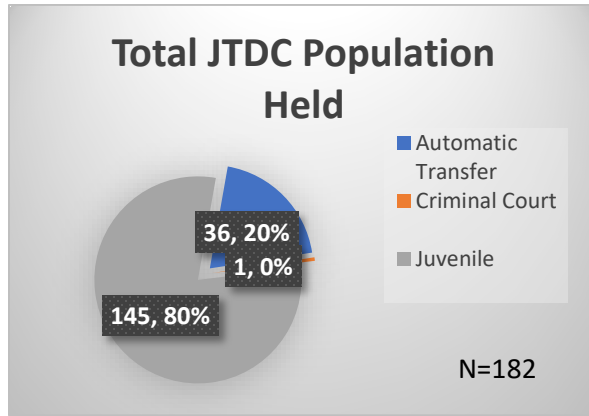

Daily Data Dashboard – April 20, 2023
Demographics for JTDC Population
Thursday Morning Midnight Count

Total # of probation Involved youth¹: 1,167

¹ Probation Active: Any youth who is pending sentencing with an active social history, has been formally placed on probation or supervision with Cook County Juvenile Probation on the date of the report.