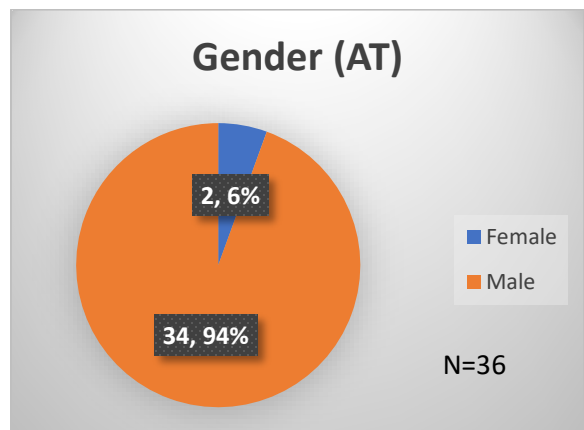

Daily Data Dashboard – April 20, 2023
Demographics for JTDC Population
Thursday Morning Midnight Count

Total # of probation Involved youth¹: 1,167

¹ Probation Active: Any youth who is pending sentencing with an active social history, has been formally placed on probation or supervision with Cook County Juvenile Probation on the date of the report.