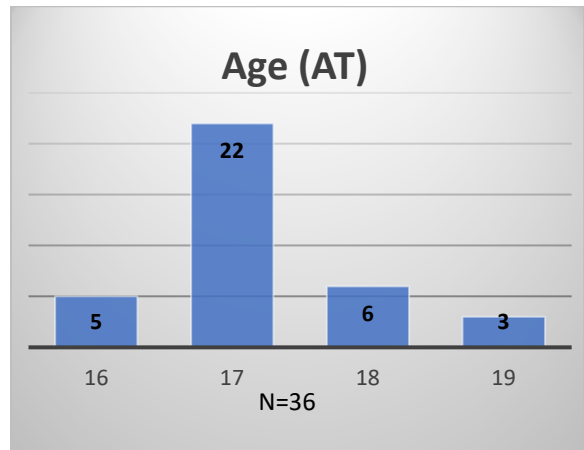

Daily Data Dashboard – April 20, 2023
Demographics for JTDC Population
Thursday Morning Midnight Count

Total # of probation Involved youth¹: 1,167

¹ Probation Active: Any youth who is pending sentencing with an active social history, has been formally placed on probation or supervision with Cook County Juvenile Probation on the date of the report.

*Age, Gender and Race for Criminal Court population (N=1) is not represented in this report.

Data sources: cFive Supervisor – Probation Population and RMIS – JTDC Population

Daily Data Dashboard – April 20, 2023
Demographics for JTDC Population
Thursday Morning Midnight Count