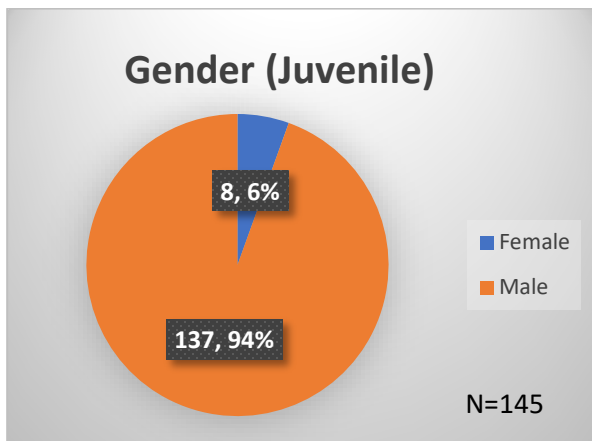

Daily Data Dashboard – April 20, 2023
Demographics for JTDC Population
Thursday Morning Midnight Count

Total # of probation Involved youth¹: 1,167

¹ Probation Active: Any youth who is pending sentencing with an active social history, has been formally placed on probation or supervision with Cook County Juvenile Probation on the date of the report.

*Age, Gender and Race for Criminal Court population (N=1) is not represented in this report.

Data sources: cFive Supervisor – Probation Population and RMIS – JTDC Population

Daily Data Dashboard – April 20, 2023
Demographics for JTDC Population
Thursday Morning Midnight Count