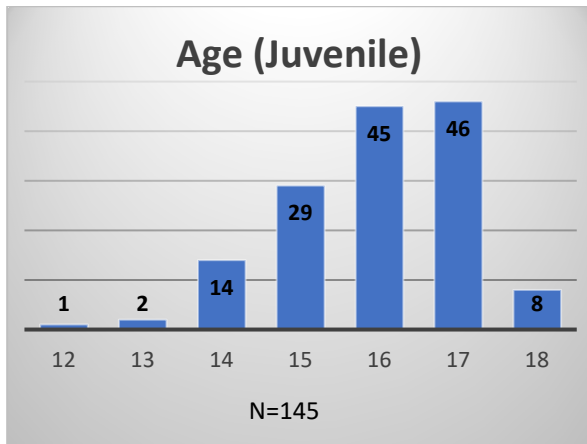

Daily Data Dashboard – April 20, 2023
Demographics for JTDC Population
Thursday Morning Midnight Count

Total # of probation Involved youth¹: 1,167

¹ Probation Active: Any youth who is pending sentencing with an active social history, has been formally placed on probation or supervision with Cook County Juvenile Probation on the date of the report.

*Age, Gender and Race for Criminal Court population (N=1) is not represented in this report.

Data sources: cFive Supervisor – Probation Population and RMIS – JTDC Population

Daily Data Dashboard – April 20, 2023
Demographics for JTDC Population
Thursday Morning Midnight Count